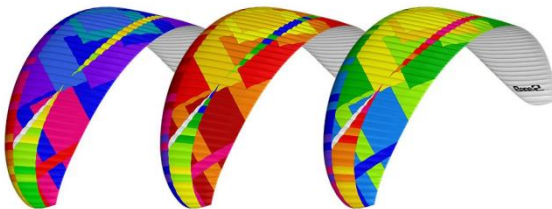

AMAZON

JAVA

LIGHT COMP!!

MOON

SUN

XS/55-75

S/65-85

M/75-95

ML/88-108

Base 2 Lite

- FREE YOUR MIND -

EN-B

lightweight

- LA DOLCE VITA -

EN/LTF-B

Super B!!